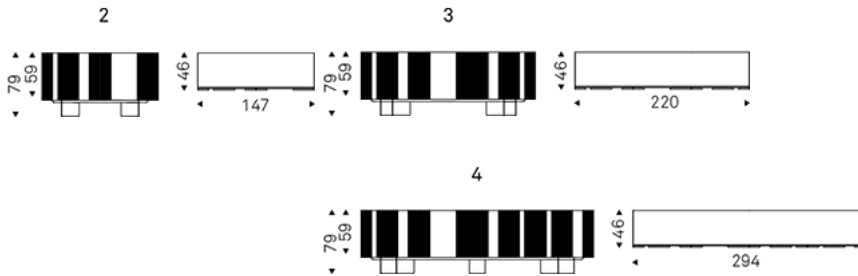

### Product description

Sideboard 2, 3 or 4 doors with structure in titanium (M11) lacquered wood. Doors in titanium (M11) lacquered wood with Marmi Colosseo (KM21) ceramic inserts. Feet in titanium (GFM11) or bronze (GFM18) embossed lacquered steel. Top in Marmi Colosseo (KM21) ceramic. Internal shelves in clear glass. Optional: internal drawer in each door.

### Dimension